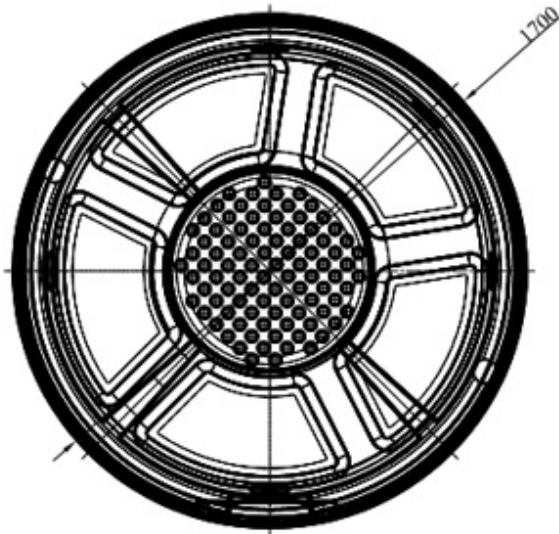

**IPI:** 0

**CEST:** 10.013.00

**Garantia:** 24 meses

**Comprimento (s/emb):** 170,0 cm

**Largura (s/emb):** 170,0 cm

**Altura (s/emb):** 70,0 cm

**Peso (S/P/T) (s/emb):** 72,0 / 78,0 / 80,0 kg

**Comprimento (c/emb):** 172,0 cm

**Largura (c/emb):** 172,0 cm

**Altura (c/emb):** 72,0 cm

**Peso (S/P/T) (c/emb):** 79,0 / 85,0 / 87,0 kg

# SPA – ECO SPA

DADOS:

Comprimento: 1.70m

Largura: 1.70m

Peso: Standard 72kg Top Line 80kg